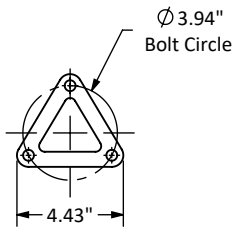

## 24 Watt Round Dome Top LED Bollard Light with Adjustable Power and Color temperature

Job: \_\_\_\_\_  
 Job Site: \_\_\_\_\_ State: \_\_\_\_\_ Client Name: \_\_\_\_\_  
 Notes: \_\_\_\_\_ Approvals: \_\_\_\_\_ Date: \_\_\_\_\_

**Material:** Corrosion Resistant Aluminum Housing  
**Power:** 24W (Preset Power); 19W; 14W  
**Color Temperature:** 5000K (Preset Color); 4000K; 3000K  
**Voltage:** 120-277V  
**Lumens:** 3,360 Lm (24W), 2,660 Lm (19W), 1,960 Lm (14W)  
**Color:** Black  
**Power Factor:** >0.9  
**CRI:** >70  
**Surge Protection:** 4KV  
**Dimming:** 0-10V  
**UL Listing:** UL Listed for Wet Location  
**IP Rating:** IP65  
**Warranty:** 5 Years  
**Weight:** 13 lbs

Hardware includes:

	Description	QTY:
	Anchor Bolt	3
	Nut	12
	Flat Washer	6
	Lock Washer	3
	Allen Wrench	1

**Disclaimer:** All dimensions and specifications are subject to change without any notice. Energy Light LLC. is not responsible for any claims arising from improper use and/or installation.