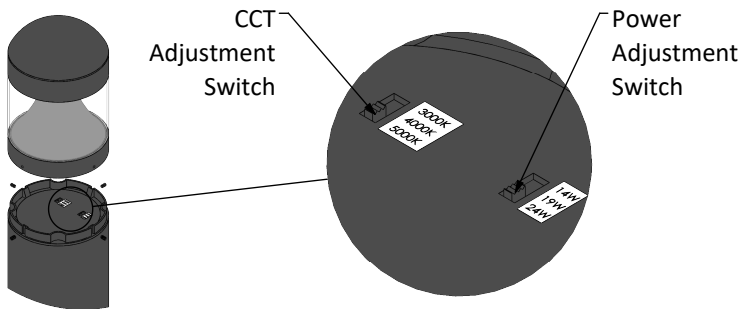

## 24 Watt Round Dome Top LED Bollard Light with Adjustable Power and Color temperature

Job: \_\_\_\_\_  
 Job Site: \_\_\_\_\_ State: \_\_\_\_\_ Client Name: \_\_\_\_\_  
 Notes: \_\_\_\_\_ Approvals: \_\_\_\_\_ Date: \_\_\_\_\_

**Material:** Corrosion Resistant Aluminum Housing  
**Power:** 24W (Preset Power); 19W; 14W  
**Color Temperature:** 5000K (Preset Color); 4000K; 3000K  
**Voltage:** 120-277V  
**Lumens:** 3,360 Lm (24W), 2,660 Lm (19W), 1,960 Lm (14W)  
**Color:** Black  
**Power Factor:** >0.9  
**CRI:** >70  
**Surge Protection:** 4KV  
**Dimming:** 0-10V  
**UL Listing:** UL Listed for Wet Location  
**IP Rating:** IP65  
**Warranty:** 5 Years  
**Weight:** 13 lbs