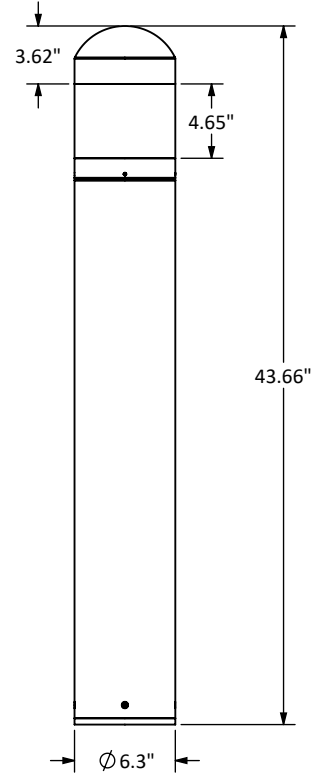

## 24 Watt Round Dome Top LED Bollard Light with Adjustable Power and Color temperature

Job: \_\_\_\_\_  
 Job Site: \_\_\_\_\_ State: \_\_\_\_\_ Client Name: \_\_\_\_\_  
 Notes: \_\_\_\_\_ Approvals: \_\_\_\_\_ Date: \_\_\_\_\_

**Material:** Corrosion Resistant Aluminum Housing  
**Power:** 24W (Preset Power); 19W; 14W  
**Color Temperature:** 5000K (Preset Color); 4000K; 3000K  
**Voltage:** 120-277V  
**Lumens:** 3,360 Lm (24W), 2,660 Lm (19W), 1,960 Lm (14W)  
**Color:** Black  
**Power Factor:** >0.9  
**CRI:** >70  
**Surge Protection:** 4KV  
**Dimming:** 0-10V  
**UL Listing:** UL Listed for Wet Location  
**IP Rating:** IP65  
**Warranty:** 5 Years  
**Weight:** 13 lbs

Hardware includes:

	Description	QTY:
	Anchor Bolt	3
	Nut	12
	Flat Washer	6
	Lock Washer	3
	Allen Wrench	1

**Disclaimer:** All dimensions and specifications are subject to change without any notice. Energy Light LLC. is not responsible for any claims arising from improper use and/or installation.