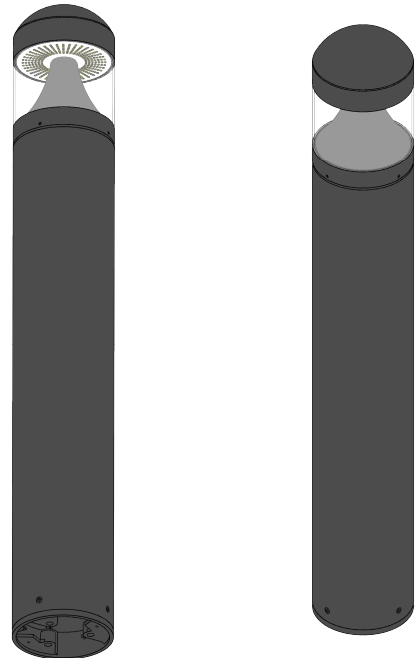

Disclaimer: All dimensions and specifications are subject to change without any notice. Energy Light LLC. is not responsible for any claims arising from improper use and/or installation.