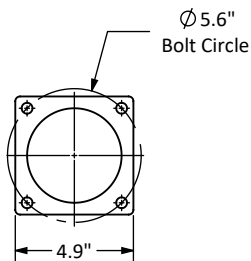

BOLSQ24

24 Watt Square LED Bollard Light with Adjustable Power and Color temperature

Job: _____
 Job Site: _____ State: _____ Client Name: _____
 Notes: _____ Approvals: _____ Date: _____

- Material:** Corrosion Resistant Aluminum Housing
- Power:** 24W (Preset Power); 19W; 14W
- Color Temperature:** 5000K (Preset Color); 4000K; 3000K
- Voltage:** 120-277V
- Lumens:** 3,100 Lm (24W), 2,470 Lm (19W), 1,800 Lm (14W)
- Color:** Black
- Power Factor:** >0.9
- CRI:** >70
- Surge Protection:** 4KV
- Dimming:** 0-10V
- UL Listing:** UL Listed for Wet Location
- IP Rating:** IP65
- Warranty:** 5 Years
- Weight:** 13 lbs

Hardware includes:

	Description	QTY:
	Anchor Bolt	4
	Nut	16
	Flat Washer	8
	Lock Washer	4
	Allen Wrench	1

Anchor Bolt Plate

Disclaimer: All dimensions and specifications are subject to change without any notice. Energy Light LLC is not responsible for any claims arising from improper use or installation.