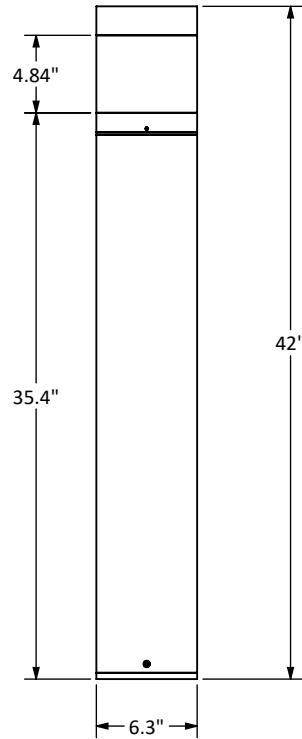

BOLSQ24

24 Watt Square LED Bollard Light with Adjustable Power and Color temperature

Job: _____
 Job Site: _____ State: _____ Client Name: _____
 Notes: _____ Approvals: _____ Date: _____

- Material:** Corrosion Resistant Aluminum Housing
- Power:** 24W (Preset Power); 19W; 14W
- Color Temperature:** 5000K (Preset Color); 4000K; 3000K
- Voltage:** 120-277V
- Lumens:** 3,100 Lm (24W), 2,470 Lm (19W), 1,800 Lm (14W)
- Color:** Black
- Power Factor:** >0.9
- CRI:** >70
- Surge Protection:** 4KV
- Dimming:** 0-10V
- UL Listing:** UL Listed for Wet Location
- IP Rating:** IP65
- Warranty:** 5 Years
- Weight:** 13 lbs

Hardware includes:

	Description	QTY:
	Anchor Bolt	4
	Nut	16
	Flat Washer	8
	Lock Washer	4
	Allen Wrench	1

Anchor Bolt Plate

Disclaimer: All dimensions and specifications are subject to change without any notice. Energy Light LLC is not responsible for any claims arising from improper use or installation.