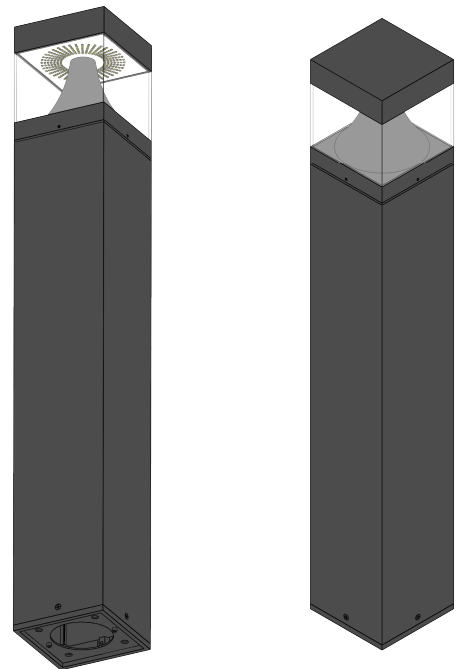

BOLSQ24

24 Watt Square LED Bollard Light with Adjustable Power and Color temperature

Job: _____
 Job Site: _____ State: _____ Client Name: _____
 Notes: _____ Approvals: _____ Date: _____

- Material:** Corrosion Resistant Aluminum Housing
- Power:** 24W (Preset Power); 19W; 14W
- Color Temperature:** 5000K (Preset Color); 4000K; 3000K
- Voltage:** 120-277V
- Lumens:** 3,100 Lm (24W), 2,470 Lm (19W), 1,800 Lm (14W)
- Color:** Black
- Power Factor:** >0.9
- CRI:** >70
- Surge Protection:** 4KV
- Dimming:** 0-10V
- UL Listing:** UL Listed for Wet Location
- IP Rating:** IP65
- Warranty:** 5 Years
- Weight:** 13 lbs

Hardware includes:

	Description	QTY:
	Anchor Bolt	4
	Nut	16
	Flat Washer	8
	Lock Washer	4
	Allen Wrench	1

Anchor Bolt Plate

Disclaimer: All dimensions and specifications are subject to change without any notice. Energy Light LLC is not responsible for any claims arising from improper use or installation.