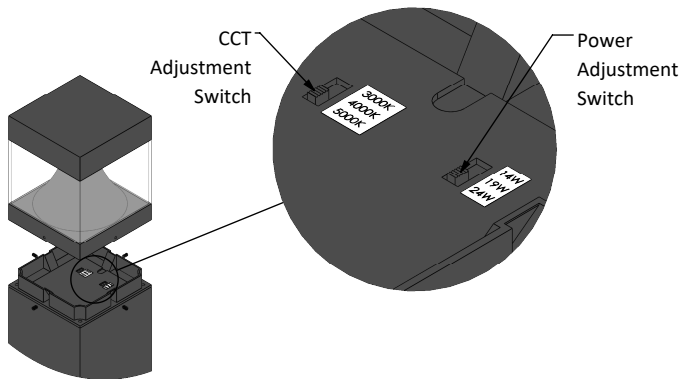

BOLSQ24

24 Watt Square LED Bollard Light with Adjustable Power and Color temperature

Job: _____
 Job Site: _____ State: _____ Client Name: _____
 Notes: _____ Approvals: _____ Date: _____

- Material:** Corrosion Resistant Aluminum Housing
- Power:** 24W (Preset Power); 19W; 14W
- Color Temperature:** 5000K (Preset Color); 4000K; 3000K
- Voltage:** 120-277V
- Lumens:** 3,100 Lm (24W), 2,470 Lm (19W), 1,800 Lm (14W)
- Color:** Black
- Power Factor:** >0.9
- CRI:** >70
- Surge Protection:** 4KV
- Dimming:** 0-10V
- UL Listing:** UL Listed for Wet Location
- IP Rating:** IP65
- Warranty:** 5 Years
- Weight:** 13 lbs

Hardware includes:

	Description	QTY:
	Anchor Bolt	4
	Nut	16
	Flat Washer	8
	Lock Washer	4
	Allen Wrench	1

Anchor Bolt Plate

Disclaimer: All dimensions and specifications are subject to change without any notice. Energy Light LLC is not responsible for any claims arising from improper use or installation.