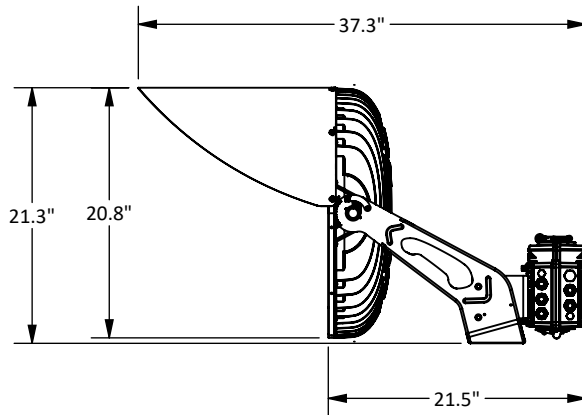

# 1200 Watt High Power LED Sports Light

Job: \_\_\_\_\_  
Job Site: \_\_\_\_\_ State: \_\_\_\_\_ Client Name: \_\_\_\_\_  
Notes: \_\_\_\_\_ Approvals: \_\_\_\_\_ Date: \_\_\_\_\_

**Material:** Aluminum construction with integrated fins to maximize heat dissipation  
**Color:** Gray  
**Power:** 1200 Watts  
**Lumens:** 174,000  
**Lumens/Watt:** 145  
**Voltage:** 200-480 Volt  
**Amps:** 4.4 @ 277/ 1.44 @ 480V  
**Surge Protection:** 10 KV  
**Color Temperature:** 5000K  
**Beam Angle:** 40°  
**CRI:** 70  
**Dimming:** 0-10V Dimming Capable.  
Dimming control not provided (field install).  
**EPA:** 2.9 ft<sup>2</sup>  
**IP Rating:** IP66  
**Life Expectancy:** 100,000 Hours  
**Warranty:** 5 Years  
**Weight:** 66 lbs

IP66

**Disclaimer:** All dimensions and specifications are subject to change without any notice. Energy Light, Inc. is not responsible for any claims arising from improper loading (what is attached to the light pole), improper use, incorrect foundation design and/or installation.