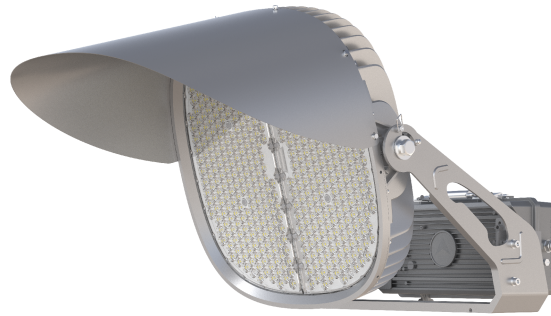

# POWER1200

# 1200 Watt High Power LED Sports Light

Job: \_\_\_\_\_  
Job Site: \_\_\_\_\_ State: \_\_\_\_\_ Client Name: \_\_\_\_\_  
Notes: \_\_\_\_\_ Approvals: \_\_\_\_\_ Date: \_\_\_\_\_

**Material:** Aluminum construction with integrated fins to maximize heat dissipation  
**Color:** Gray  
**Power:** 1200 Watts  
**Lumens:** 174,000  
**Lumens/Watt:** 145  
**Voltage:** 200-480 Volt  
**Amps:** 4.4 @ 277/ 1.44 @ 480V  
**Surge Protection:** 10 KV  
**Color Temperature:** 5000K  
**Beam Angle:** 40°  
**CRI:** 70  
**Dimming:** 0-10V Dimming Capable.  
Dimming control not provided (field install).  
**EPA:** 2.9 ft<sup>2</sup>  
**IP Rating:** IP66  
**Life Expectancy:** 100,000 Hours  
**Warranty:** 5 Years  
**Weight:** 66 lbs