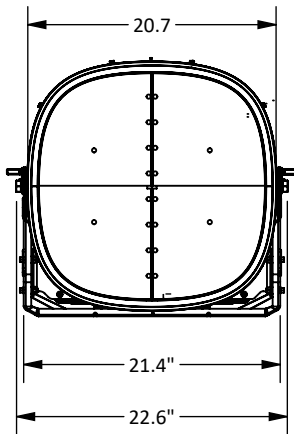

# 1200 Watt High Power LED Sports Light

Job: \_\_\_\_\_  
Job Site: \_\_\_\_\_ State: \_\_\_\_\_ Client Name: \_\_\_\_\_  
Notes: \_\_\_\_\_ Approvals: \_\_\_\_\_ Date: \_\_\_\_\_

**Material:** Aluminum construction with integrated fins to maximize heat dissipation  
**Color:** Gray  
**Power:** 1200 Watts  
**Lumens:** 174,000  
**Lumens/Watt:** 145  
**Voltage:** 200-480 Volt  
**Amps:** 4.4 @ 277/ 1.44 @ 480V  
**Surge Protection:** 10 KV  
**Color Temperature:** 5000K  
**Beam Angle:** 40°  
**CRI:** 70  
**Dimming:** 0-10V Dimming Capable.  
Dimming control not provided (field install).  
**EPA:** 2.9 ft<sup>2</sup>  
**IP Rating:** IP66  
**Life Expectancy:** 100,000 Hours  
**Warranty:** 5 Years  
**Weight:** 66 lbs

IP66

**Disclaimer:** All dimensions and specifications are subject to change without any notice. Energy Light, Inc. is not responsible for any claims arising from improper loading (what is attached to the light pole), improper use, incorrect foundation design and/or installation.