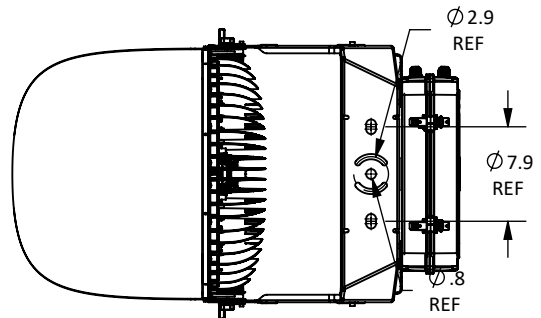

# 1200 Watt High Power LED Sports Light

Job: \_\_\_\_\_  
Job Site: \_\_\_\_\_ State: \_\_\_\_\_ Client Name: \_\_\_\_\_  
Notes: \_\_\_\_\_ Approvals: \_\_\_\_\_ Date: \_\_\_\_\_

**Material:** Aluminum construction with integrated fins to maximize heat dissipation  
**Color:** Gray  
**Power:** 1200 Watts  
**Lumens:** 174,000  
**Lumens/Watt:** 145  
**Voltage:** 200-480 Volt  
**Amps:** 4.4 @ 277/ 1.44 @ 480V  
**Surge Protection:** 10 KV  
**Color Temperature:** 5000K  
**Beam Angle:** 40°  
**CRI:** 70  
**Dimming:** 0-10V Dimming Capable.  
Dimming control not provided (field install).  
**EPA:** 2.9 ft<sup>2</sup>  
**IP Rating:** IP66  
**Life Expectancy:** 100,000 Hours  
**Warranty:** 5 Years  
**Weight:** 66 lbs

IP66

**Disclaimer:** All dimensions and specifications are subject to change without any notice. Energy Light, Inc. is not responsible for any claims arising from improper loading (what is attached to the light pole), improper use, incorrect foundation design and/or installation.