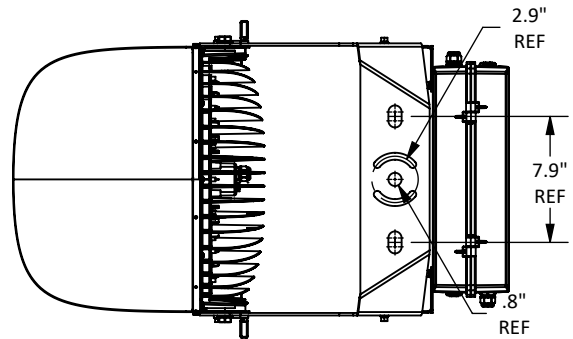

POWER800

800 Watt High Power LED Sports Light

Job: _____
Job Site: _____ State: _____ Client Name: _____
Notes: _____ Approvals: _____ Date: _____

- Material:** Aluminum construction with integrated fins to maximize heat dissipation
- Color:** Gray
- Power:** 800 Watts
- Lumens:** 120,000
- Lumens/Watt:** 150
- Voltage:** 200-480 Volt standard.
- Amps:** 2.9 @ 277V/0.96 @ 480V
- Surge Protection:** 10 KV
- Color Temperature:** 5000K
- Beam Angle:** 40°
- CRI:** 70
- Dimming:** 0-10V Dimming Capable.
Dimming control not provided (field install).
- EPA:** 1.93 ft²
- IP Rating:** IP66
- Life Expectancy:** 100,000 Hours
- Warranty:** 5 Years
- Weight:** 46 lbs

IP66

Disclaimer: All dimensions and specifications are subject to change without any notice. Energy Light, Inc. is not responsible for any claims arising from improper loading (what is attached to the light pole), improper use, incorrect foundation design and/or installation.