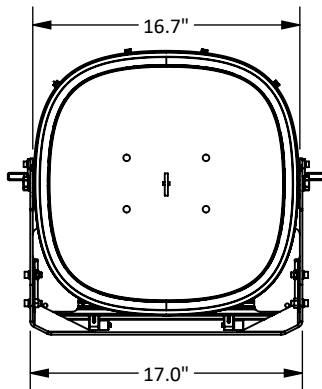

POWER800

800 Watt High Power LED Sports Light

Job: _____
Job Site: _____ State: _____ Client Name: _____
Notes: _____ Approvals: _____ Date: _____

- Material:** Aluminum construction with integrated fins to maximize heat dissipation
- Color:** Gray
- Power:** 800 Watts
- Lumens:** 120,000
- Lumens/Watt:** 150
- Voltage:** 200-480 Volt standard.
- Amps:** 2.9 @ 277V/0.96 @ 480V
- Surge Protection:** 10 KV
- Color Temperature:** 5000K
- Beam Angle:** 40°
- CRI:** 70
- Dimming:** 0-10V Dimming Capable.
Dimming control not provided (field install).
- EPA:** 1.93 ft²
- IP Rating:** IP66
- Life Expectancy:** 100,000 Hours
- Warranty:** 5 Years
- Weight:** 46 lbs

IP66

Disclaimer: All dimensions and specifications are subject to change without any notice. Energy Light, Inc. is not responsible for any claims arising from improper loading (what is attached to the light pole), improper use, incorrect foundation design and/or installation.