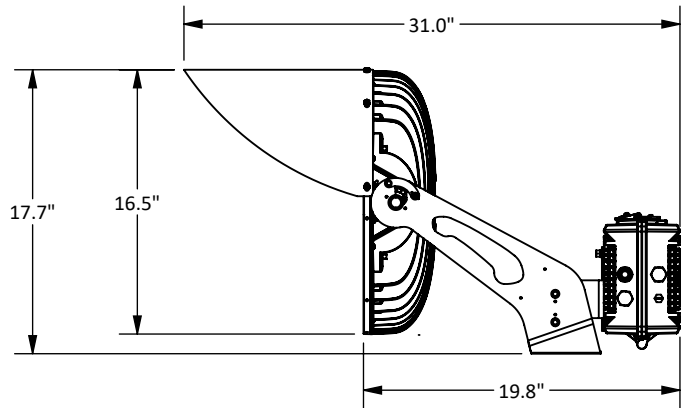

POWER800

800 Watt High Power LED Sports Light

Job: _____
Job Site: _____ State: _____ Client Name: _____
Notes: _____ Approvals: _____ Date: _____

- Material:** Aluminum construction with integrated fins to maximize heat dissipation
- Color:** Gray
- Power:** 800 Watts
- Lumens:** 120,000
- Lumens/Watt:** 150
- Voltage:** 200-480 Volt standard.
- Amps:** 2.9 @ 277V/0.96 @ 480V
- Surge Protection:** 10 KV
- Color Temperature:** 5000K
- Beam Angle:** 40°
- CRI:** 70
- Dimming:** 0-10V Dimming Capable.
Dimming control not provided (field install).
- EPA:** 1.93 ft²
- IP Rating:** IP66
- Life Expectancy:** 100,000 Hours
- Warranty:** 5 Years
- Weight:** 46 lbs

IP66

Disclaimer: All dimensions and specifications are subject to change without any notice. Energy Light, Inc. is not responsible for any claims arising from improper loading (what is attached to the light pole), improper use, incorrect foundation design and/or installation.